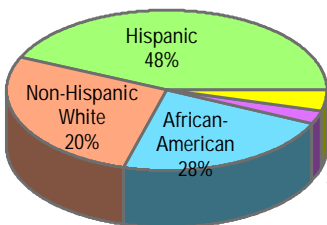

Census Tract	2010 Total Population	Difference from 2000	White (Non-Hispanic)	%	Difference from 2000 (%)	African American	%	Difference from 2000 (%)	Hispanic	%	Difference from 2000 (%)	Other Single Race	%	Other Mixed Race	%	Difference from 2000 (%)
1	3,525	255	1,651	47%	-3%	897	25%	-3%	847	24%	6%	66	2%	64	2%	0%
2	2,566	230	934	36%	-20%	449	17%	2%	1,075	42%	18%	59	2%	49	2%	-1%
3	6,770	595	1,094	16%	-13%	1,277	19%	-4%	4,096	61%	18%	134	2%	169	2%	-1%
4	4,957	(630)	654	13%	-3%	2,626	53%	-4%	1,426	29%	6%	55	1%	196	4%	1%
5.01	3,203	N/A	356	11%	N/A	730	23%	N/A	2,043	64%	N/A	27	1%	47	1%	N/A
5.02	4,578	N/A	428	9%	N/A	1,226	27%	N/A	2,838	62%	N/A	24	1%	62	1%	N/A
5	7,781	(88)	784	10%	-3%	1,956	25%	-5%	4,881	63%	9%	51	1%	109	1%	0%
6	3,336	175	814	24%	-20%	878	26%	0%	1,494	45%	16%	61	2%	89	3%	1%
Total	28,935	537	5,931	20%	-36%	8,083	28%	-11%	13,819	48%	26%	426	2%	676	3%	3%