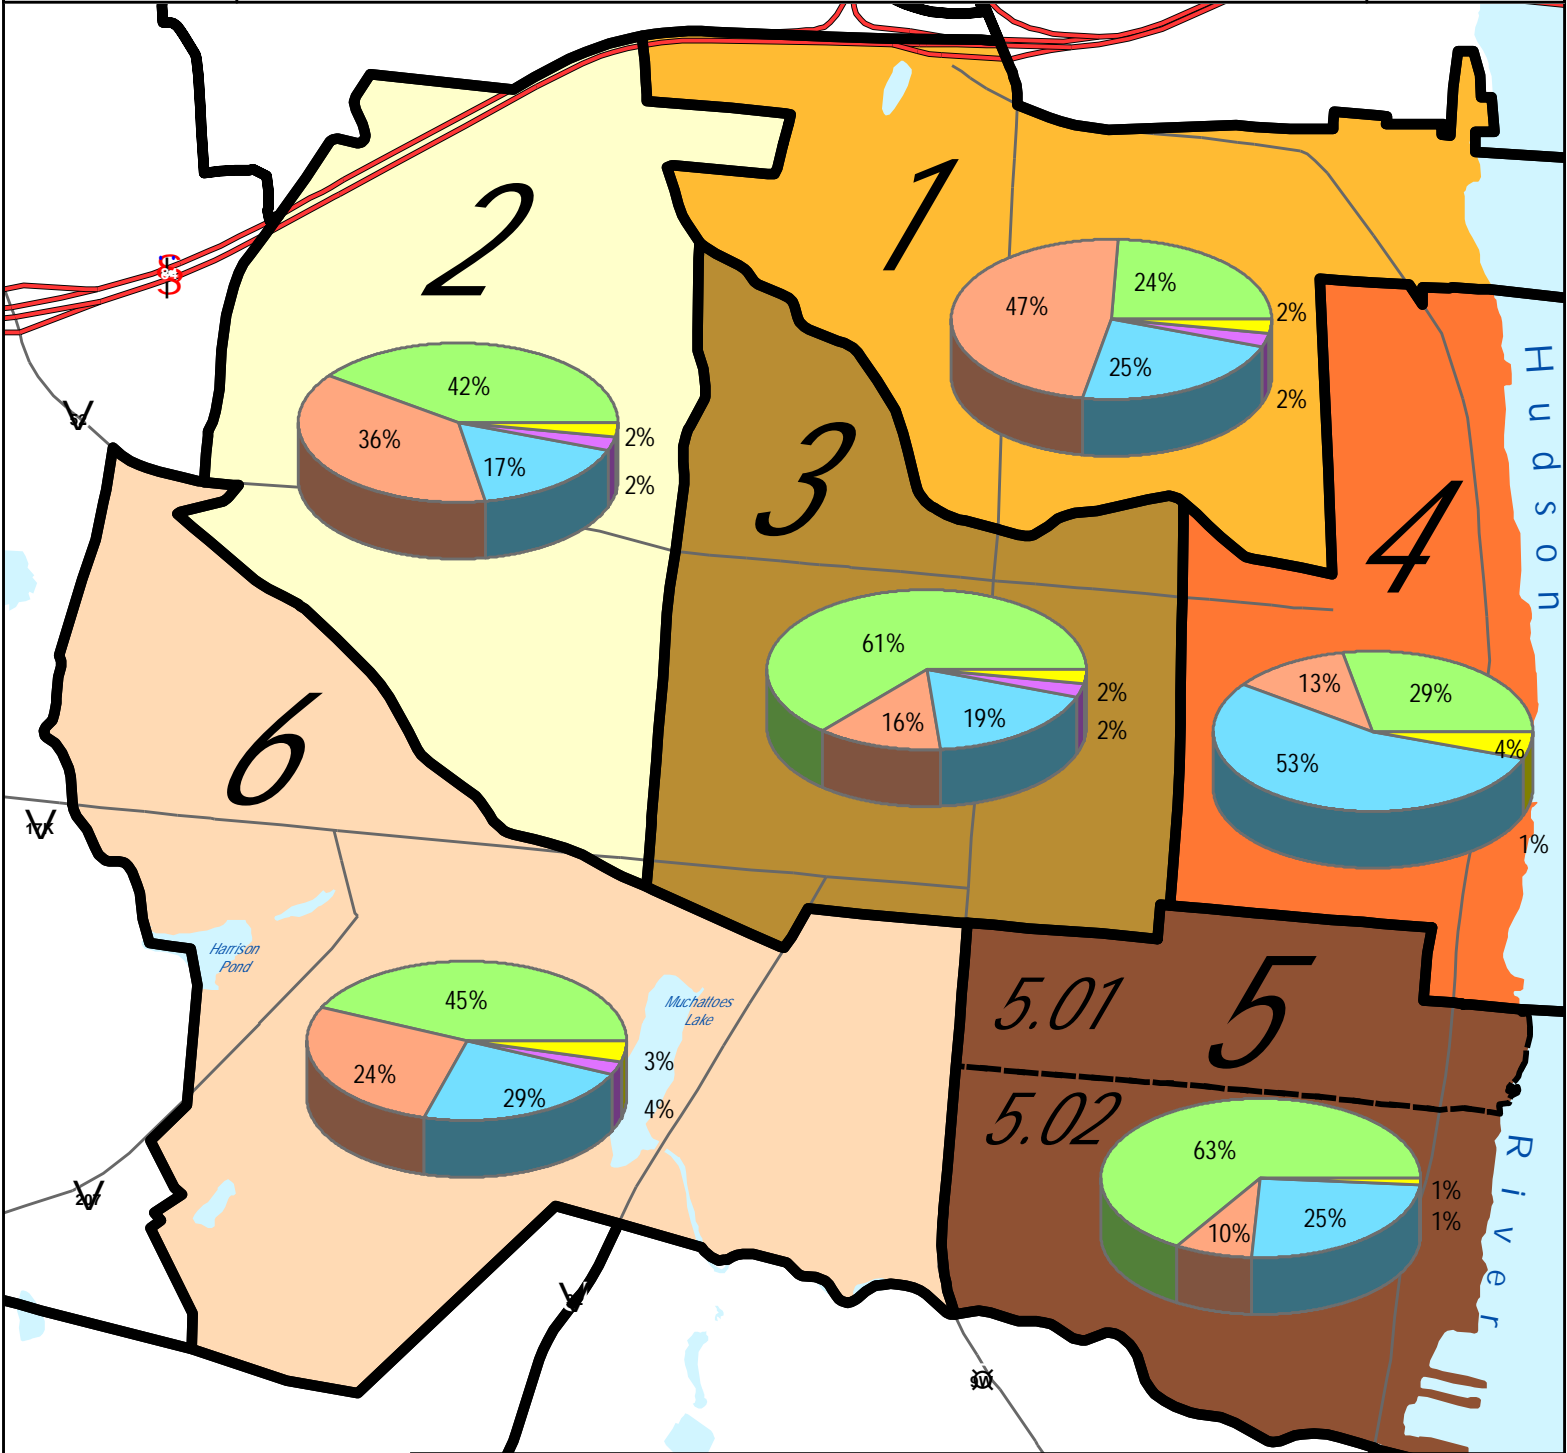

E

FOR VISUAL REFERENCE ONLY

POPULATION & ETHNICITY BY CENSUS TRACT 2010

City of Newburgh

4/8/2011
Prepared by: City of Newburgh GIS
(845) 569-7488
G:\Project\Census2010\Population7 & Ethnicity By Census Tract8x11.mxd

Total Population: 28,935 (Census 2010)
2% Increase From 2000