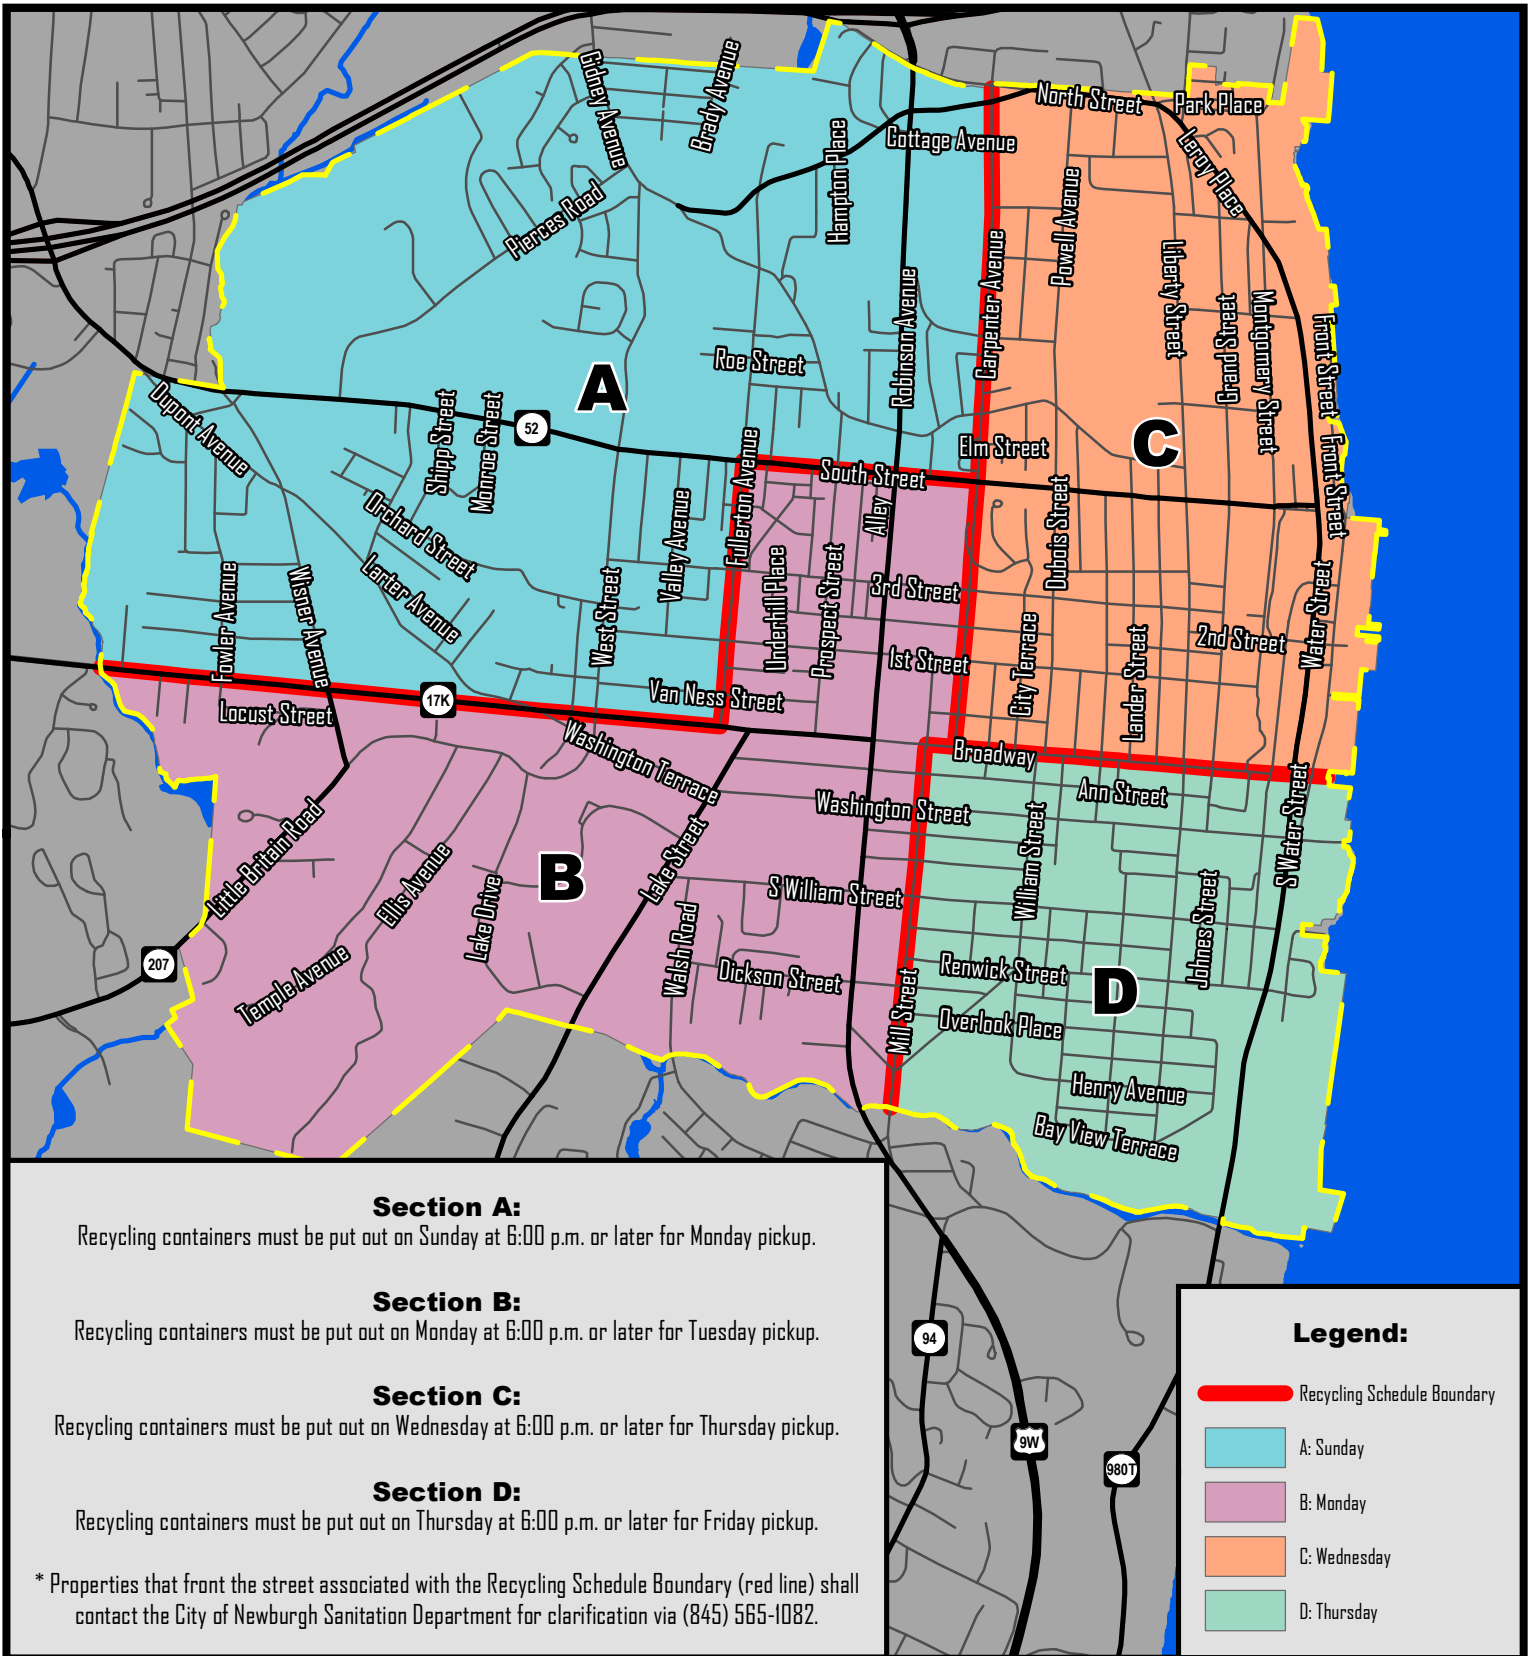

City of Newburgh Recycling Schedule

C.M.W. / Friday, July 7, 2023

FOR VISUAL REFERENCE ONLY

DISCLAIMER: City of Newburgh makes no representations and provides no warranties, expressed or implied, concerning the accuracy, completeness, or suitability of this map for any particular purpose, and/or for title infringement and assumes no liability for the use or misuse of such data.

0 450 900 1,800 2,700 3,600

1 inch = 1,800 feet

North